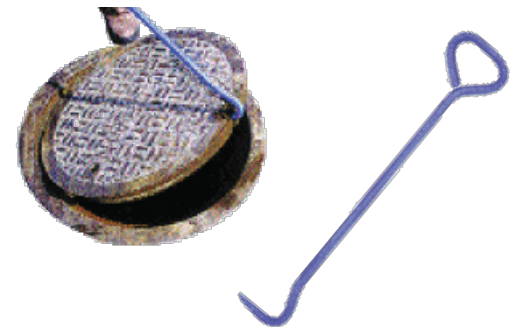

# Manhole Cover Removers

## 8lb. and 12lb. Manhole Cover Extractors

### Two Tools in One!

- Combination sledge hammer and pick/pry bar
- Tapered saw tooth pick fits 5/8" or larger drain holes and most pick slots
- 8 or 12 lb. ( 4140 ) ASTM A148 cast steel head breaks frozen covers easily
- Serrated edge strengthens pick-end and eliminates possibility of tool becoming bottlenecked in the cover
- Fiberglass handle

## 24" and 36" Manhole Hooks

- Strong, lightweight
- Made of 5/8" high-grade tool steel
- Hook is painted with a durable epoxy hard coat paint